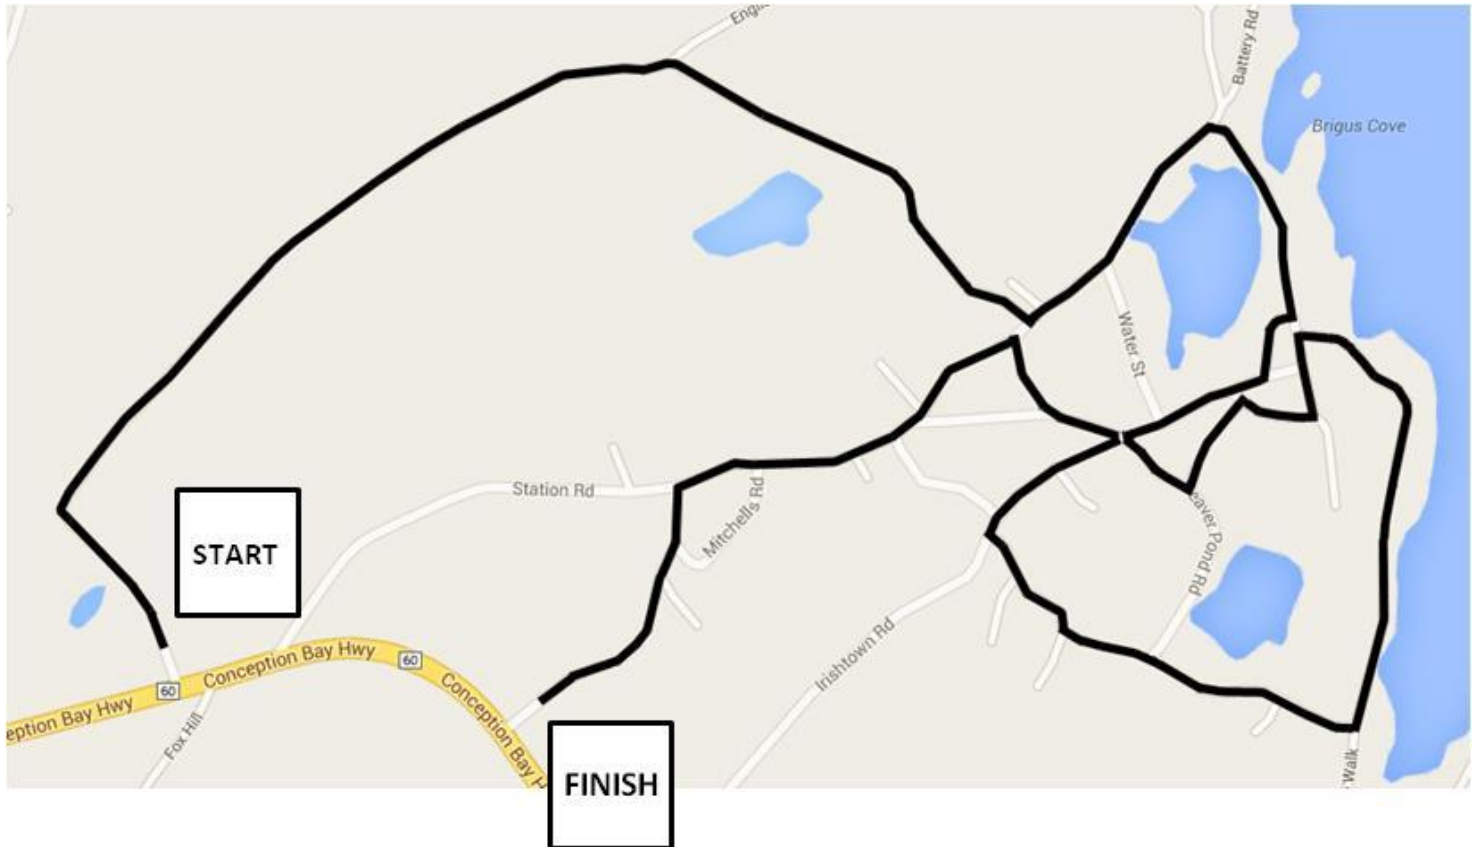

## Targa Brigus - Friday, September 16, 2016

Road Closed: 2:00 pm

Road Open: 3:55 pm

### **Be a smart spectator!**

- Never stand on the outside of a turn
- Stand at least 15 metres from road
- Choose high ground
- Never stand behind red tape
- Always stand, do not sit to watch
- Counsel others