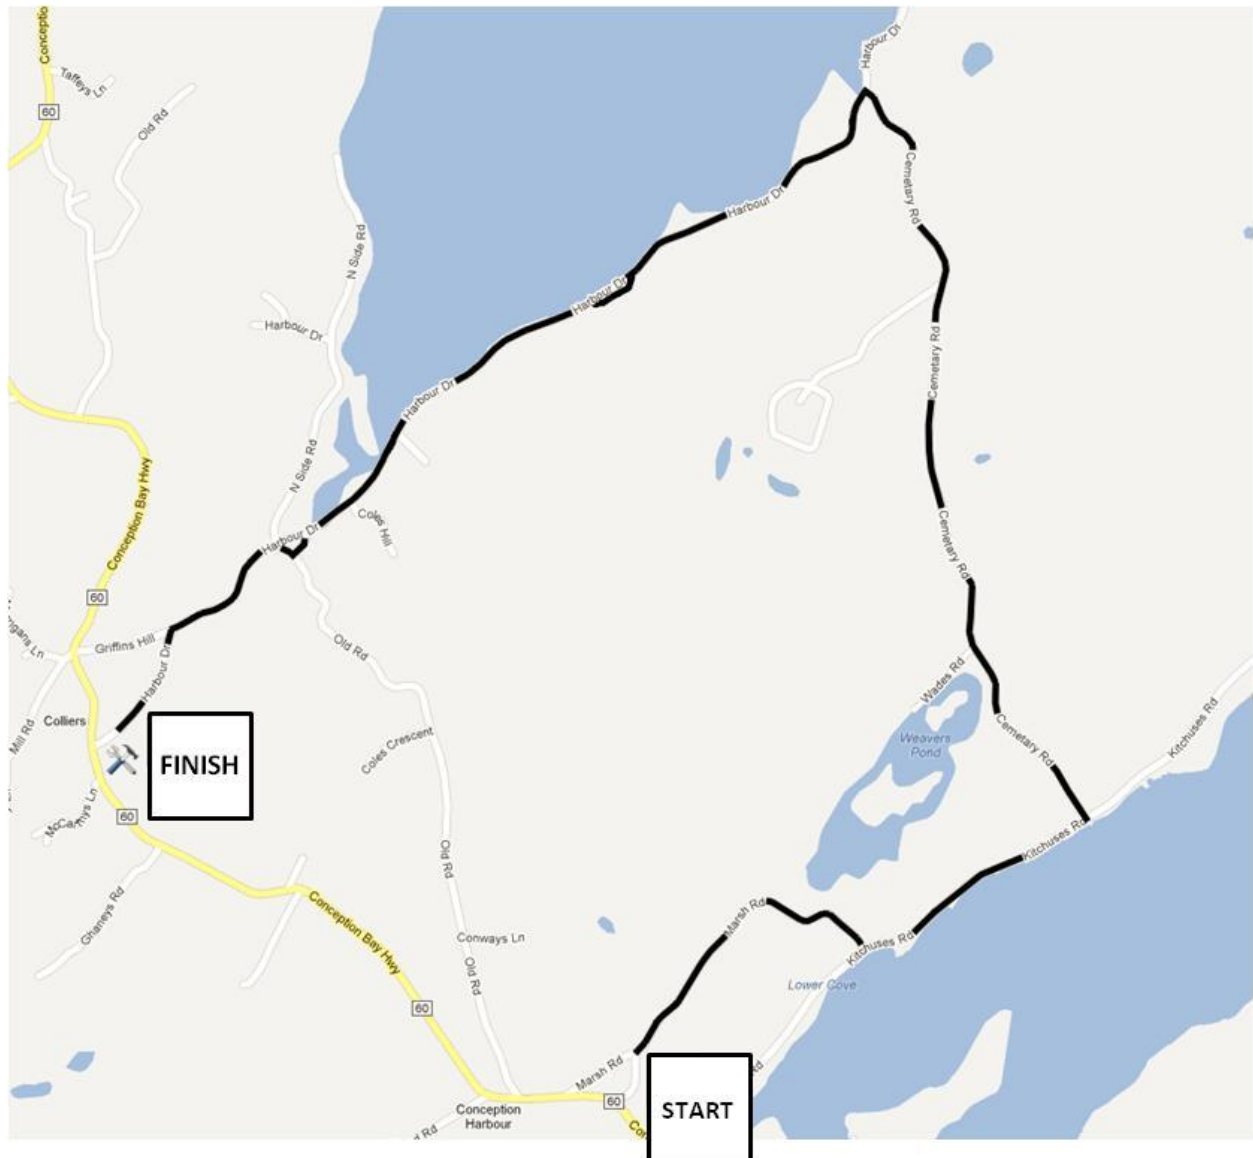

# John Curran Memorial Stage (Colliers / Conception Harbour) - Monday, September 12, 2016

Road Closed: 8:00 am

Road Open: 9:55 am

## Be a smart spectator!

- Never stand on the outside of a turn • Stand at least 15 metres from road •
- Choose high ground • Never stand behind red tape •
- Always stand, do not sit to watch • Counsel others