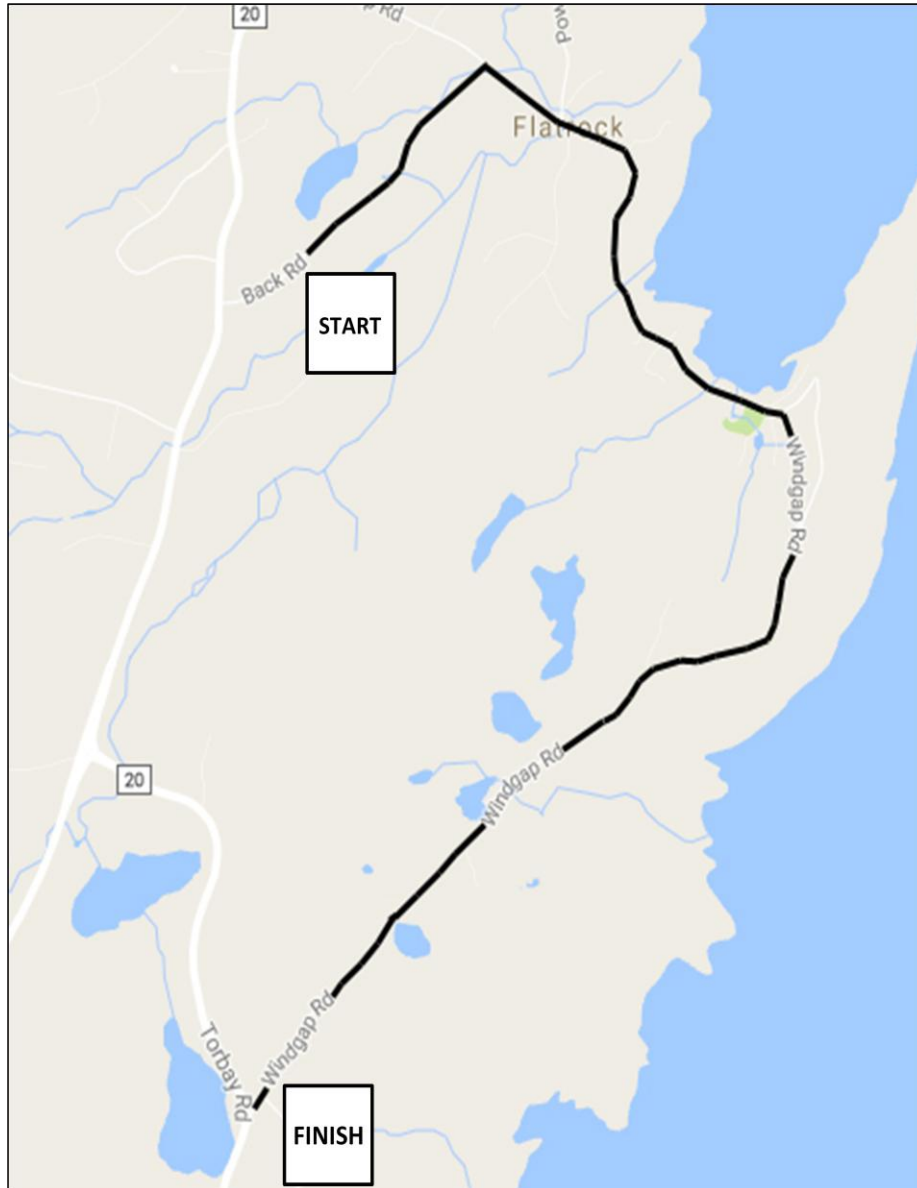

Targa Flatrock - Sunday, September 11, 2016

Road Closed: 11:45 am

Road Open: 1:40 pm

Be a smart spectator!

- Never stand on the outside of a turn • Stand at least 15 metres from road •
- Choose high ground • Never stand behind red tape •
- Always stand, do not sit to watch • Counsel others