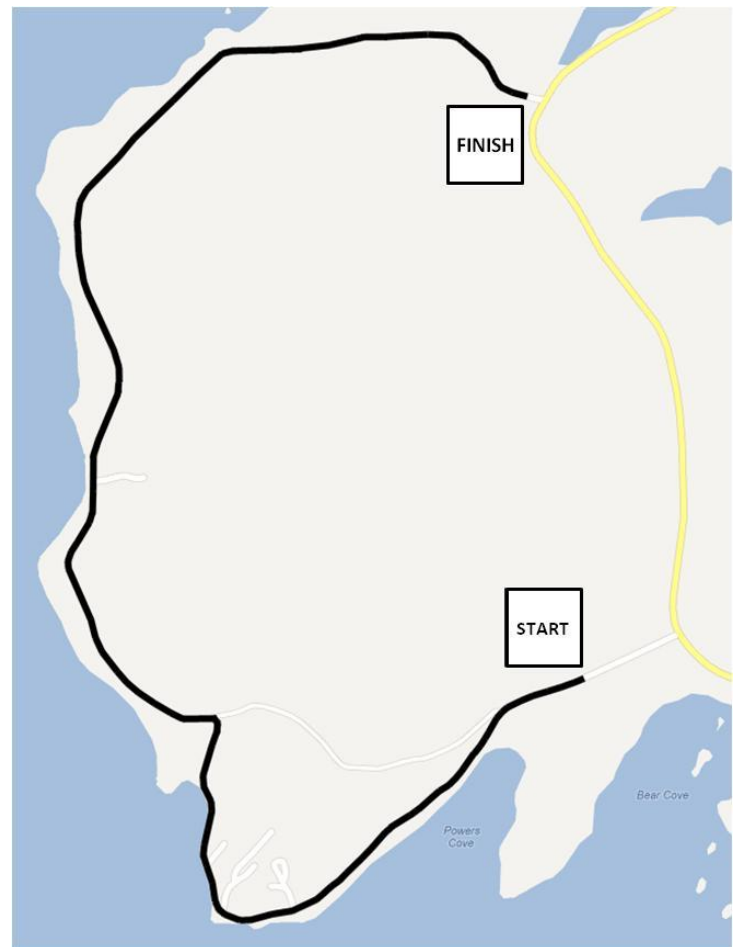

Wednesday, September 14, 2016

Targa Lethbridge

Road Closed: 7:45 am
Road Open: 9:40 am

Targa Brooklyn

Road Closed: 8:00 am
Road Open: 9:55 am

Be a smart spectator!

- Never stand on the outside of a turn
- Stand at least 15 metres from road
- Choose high ground
- Never stand behind red tape
- Always stand, do not sit to watch
- Counsel others