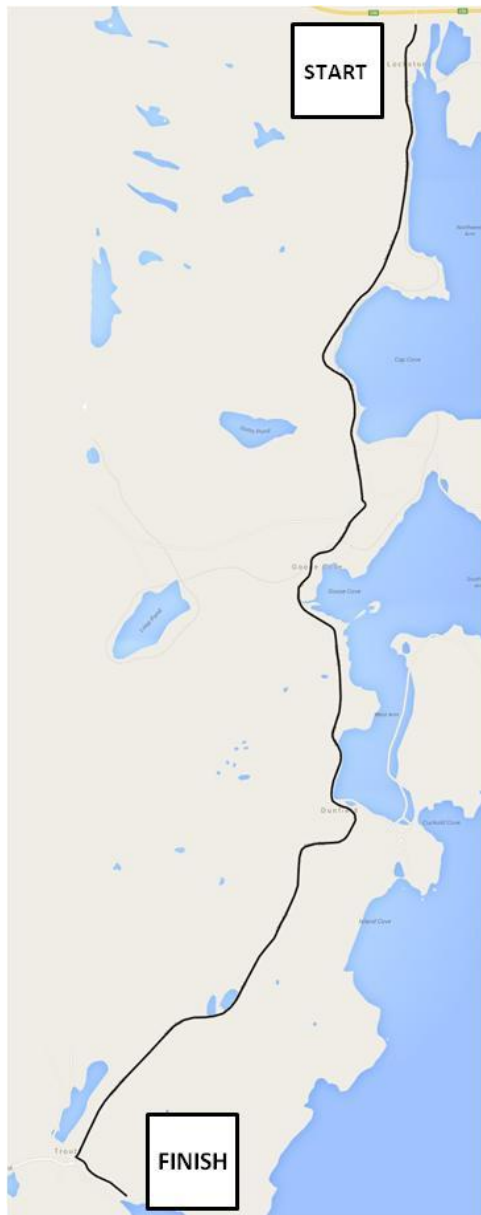

Targa Lockston / Trouty - Wednesday, September 14, 2016

Road Closed: 10:00 am

Road Open: 12:10 pm

Be a smart spectator!

Never stand on the outside of a turn • Stand at least 15 metres from road •
Choose high ground • Never stand behind red tape •
Always stand, do not sit to watch • Counsel others