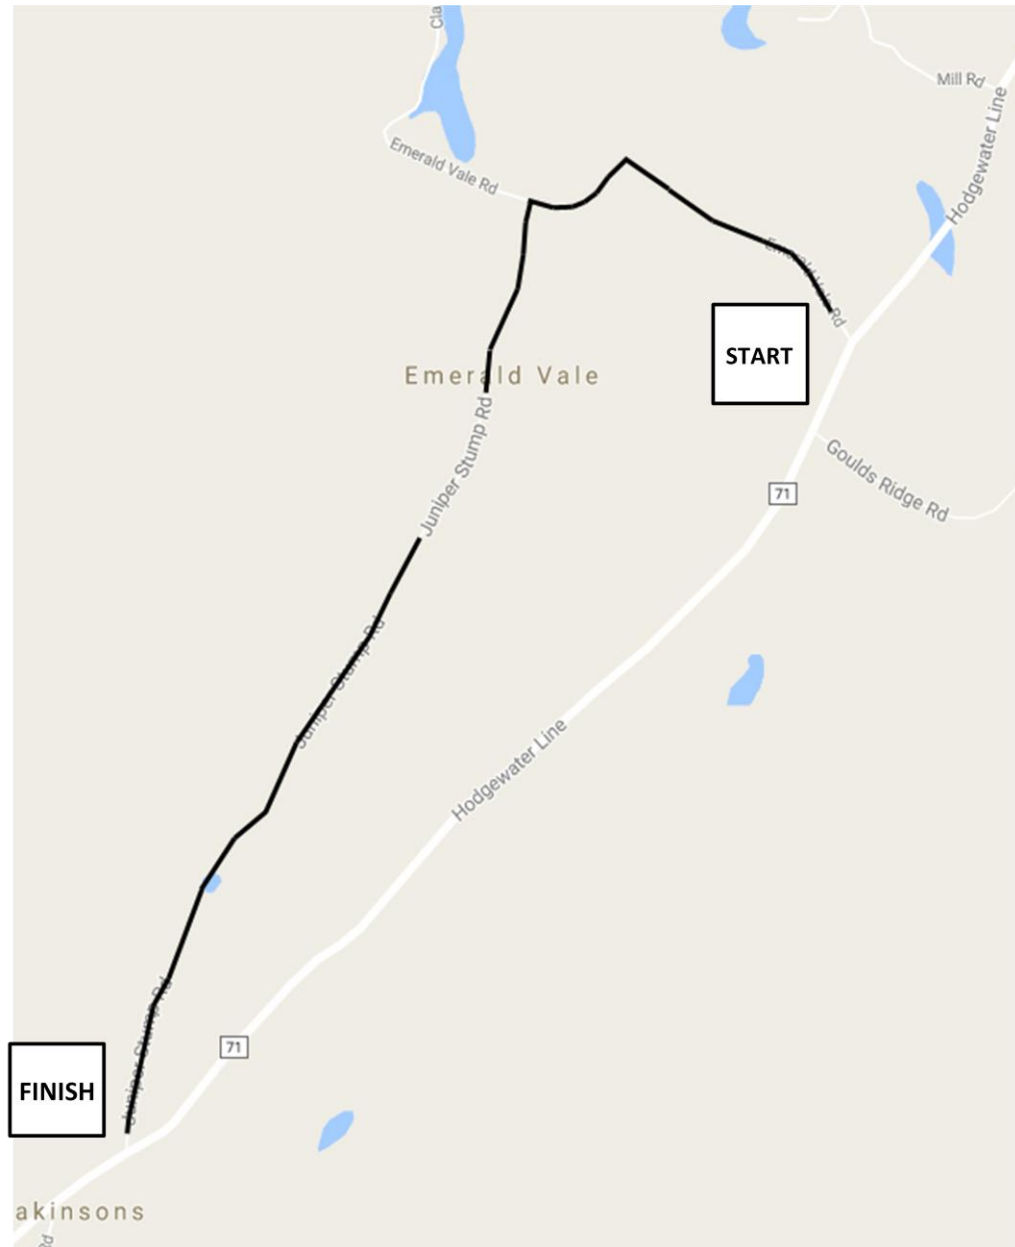

Targa Makinsons - Monday, September 12, 2016

Road Closed: 12:00 pm

Road Open: 1:55 pm

Be a smart spectator!

- Never stand on the outside of a turn
- Stand at least 15 metres from road
- Choose high ground
- Never stand behind red tape
- Always stand, do not sit to watch
- Counsel others