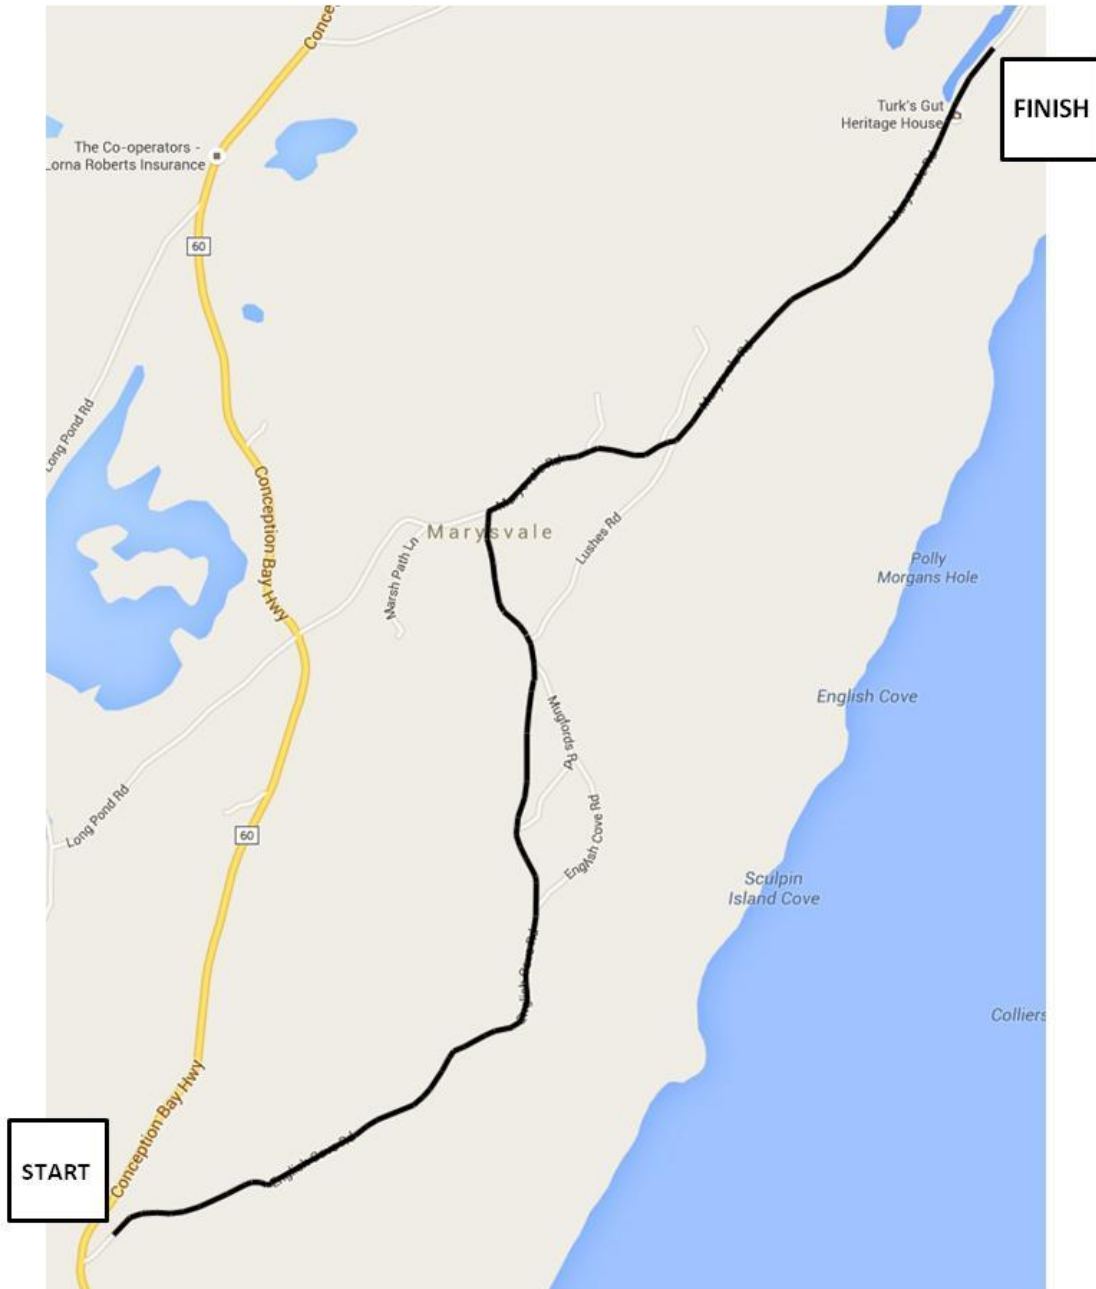

Targa Marysvale / Turks Gut - Monday, September 12, 2016

Road Closed: 9:30 am

Road Open: 11:40 am

Be a smart spectator!

- Never stand on the outside of a turn
- Stand at least 15 metres from road
- Choose high ground
- Never stand behind red tape
- Always stand, do not sit to watch
- Counsel others