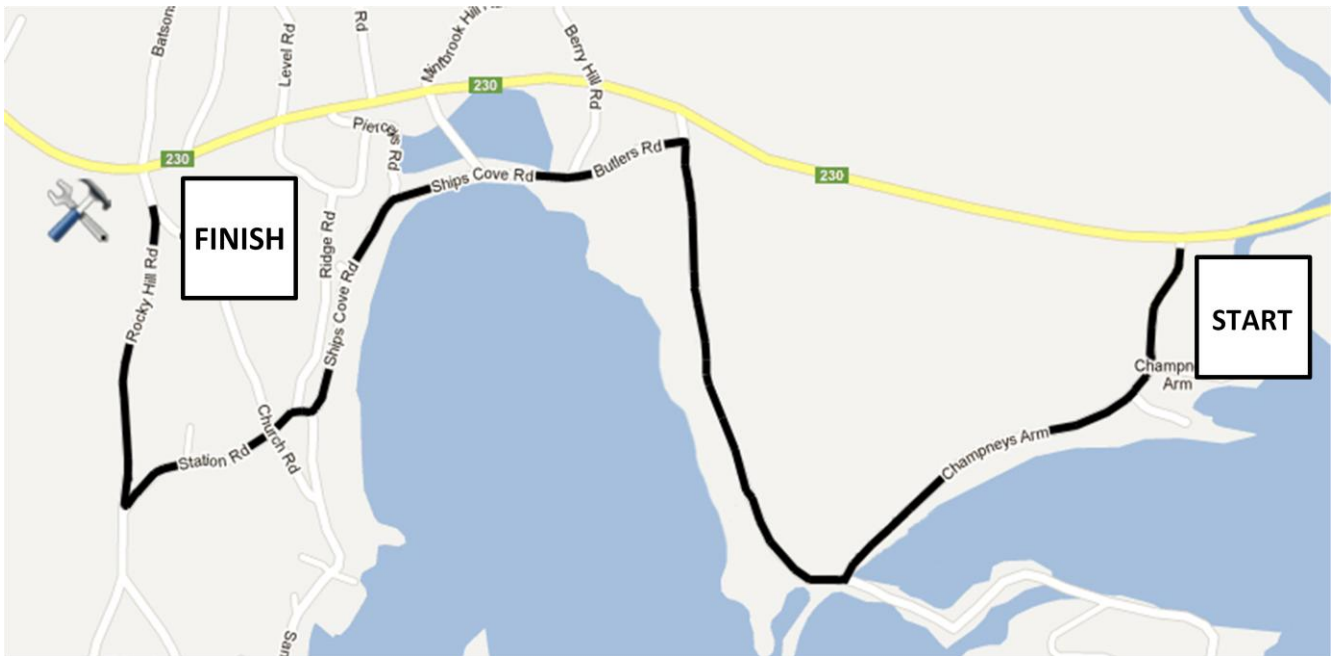

## Targa Port Rexton - Wednesday, September 14, 2016

Road Closed: 1:45 pm

Road Open: 3:40 pm

### **Be a smart spectator!**

- Never stand on the outside of a turn
- Stand at least 15 metres from road
- Choose high ground
- Never stand behind red tape
- Always stand, do not sit to watch
- Counsel others